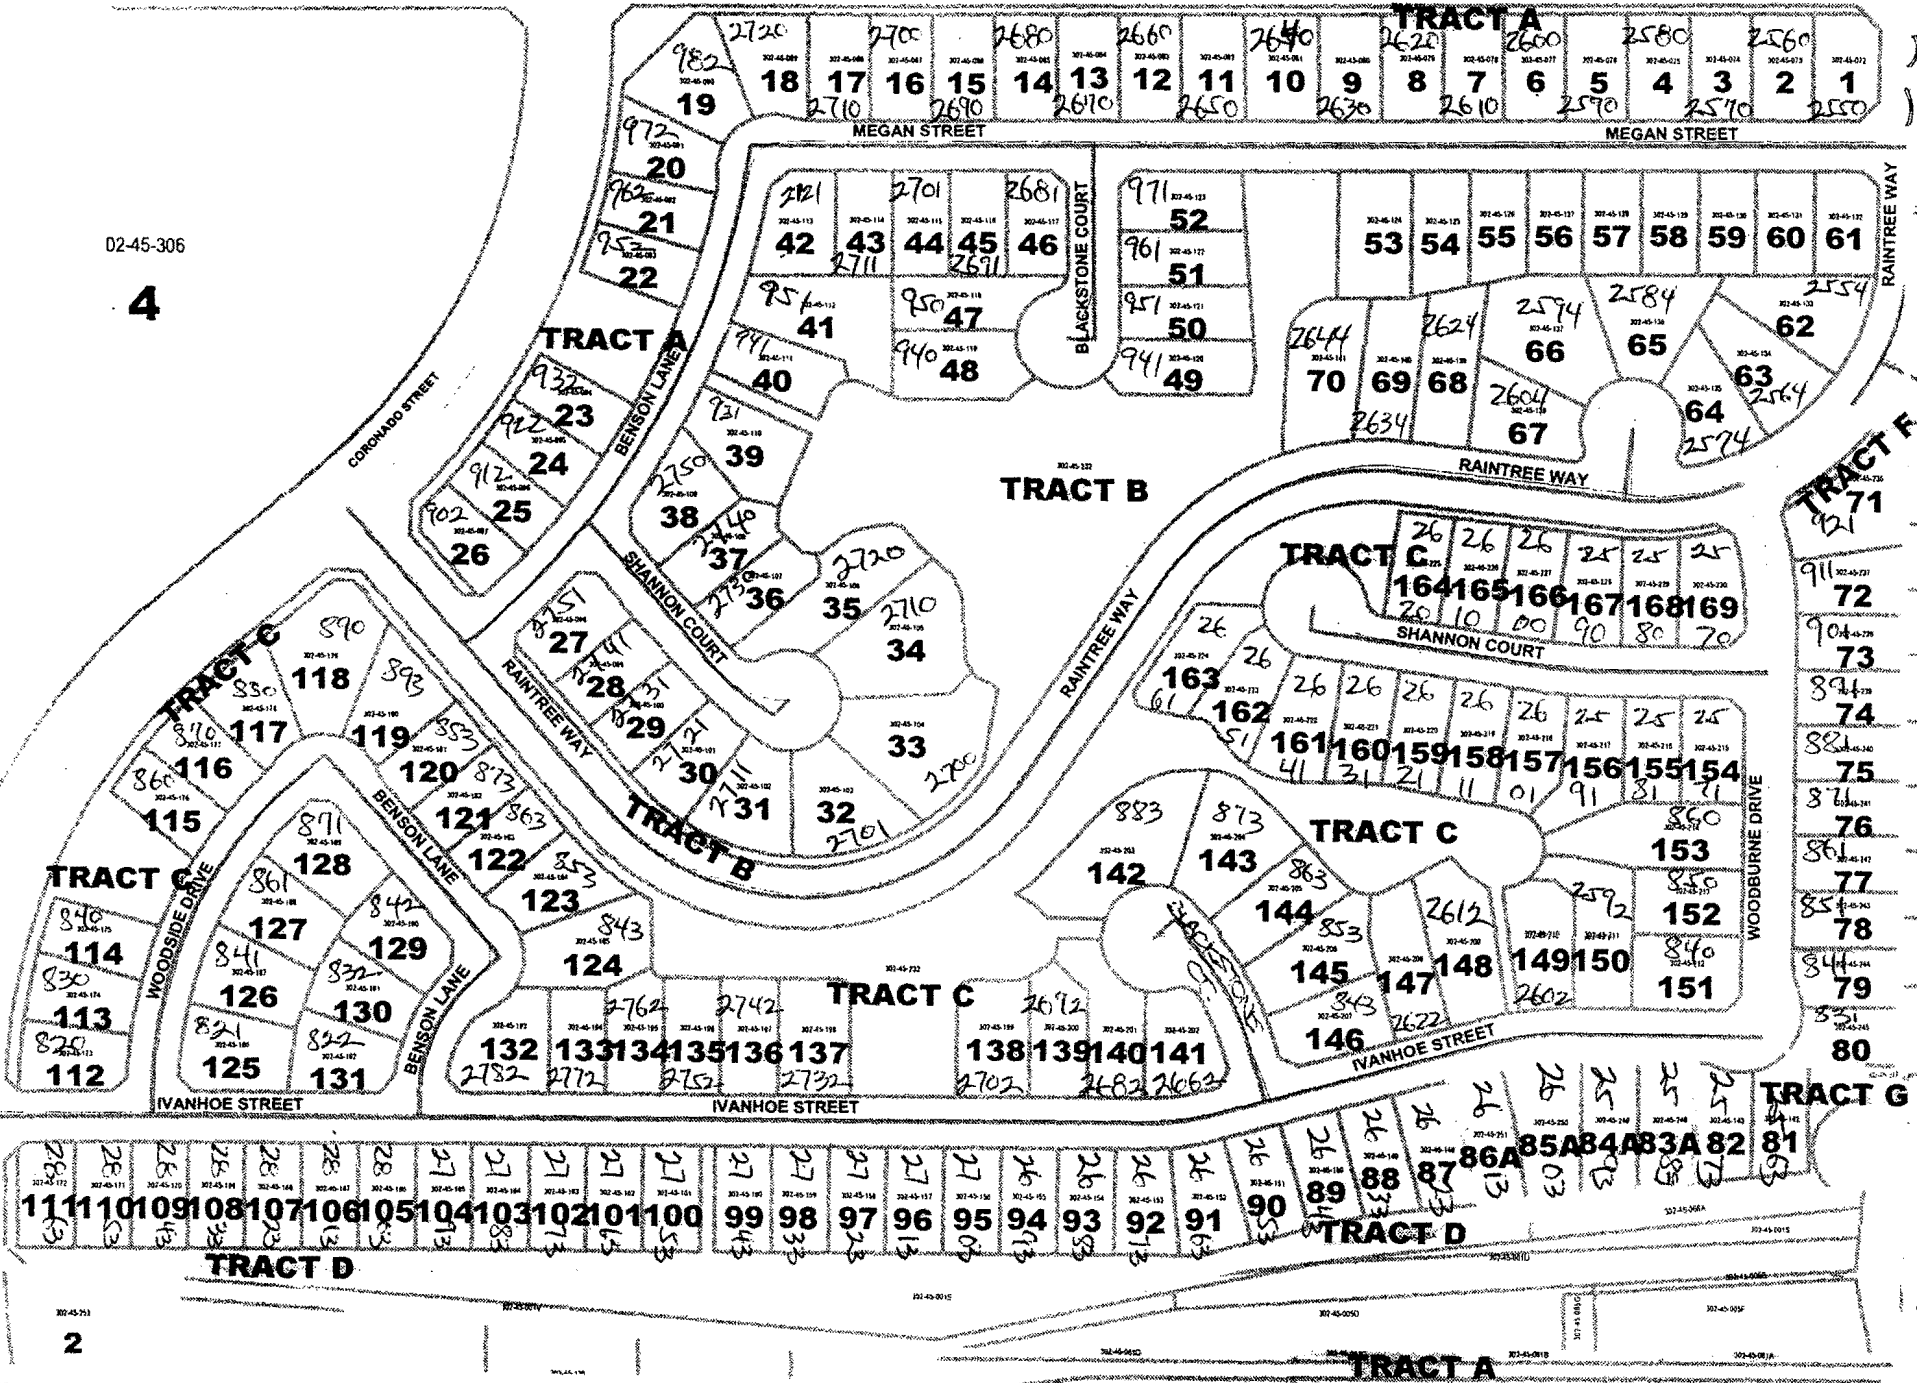

Crystal Bay at Raintree Ranch

RAY ROAD

RAY ROAD

02-45-306

4

TRACT A