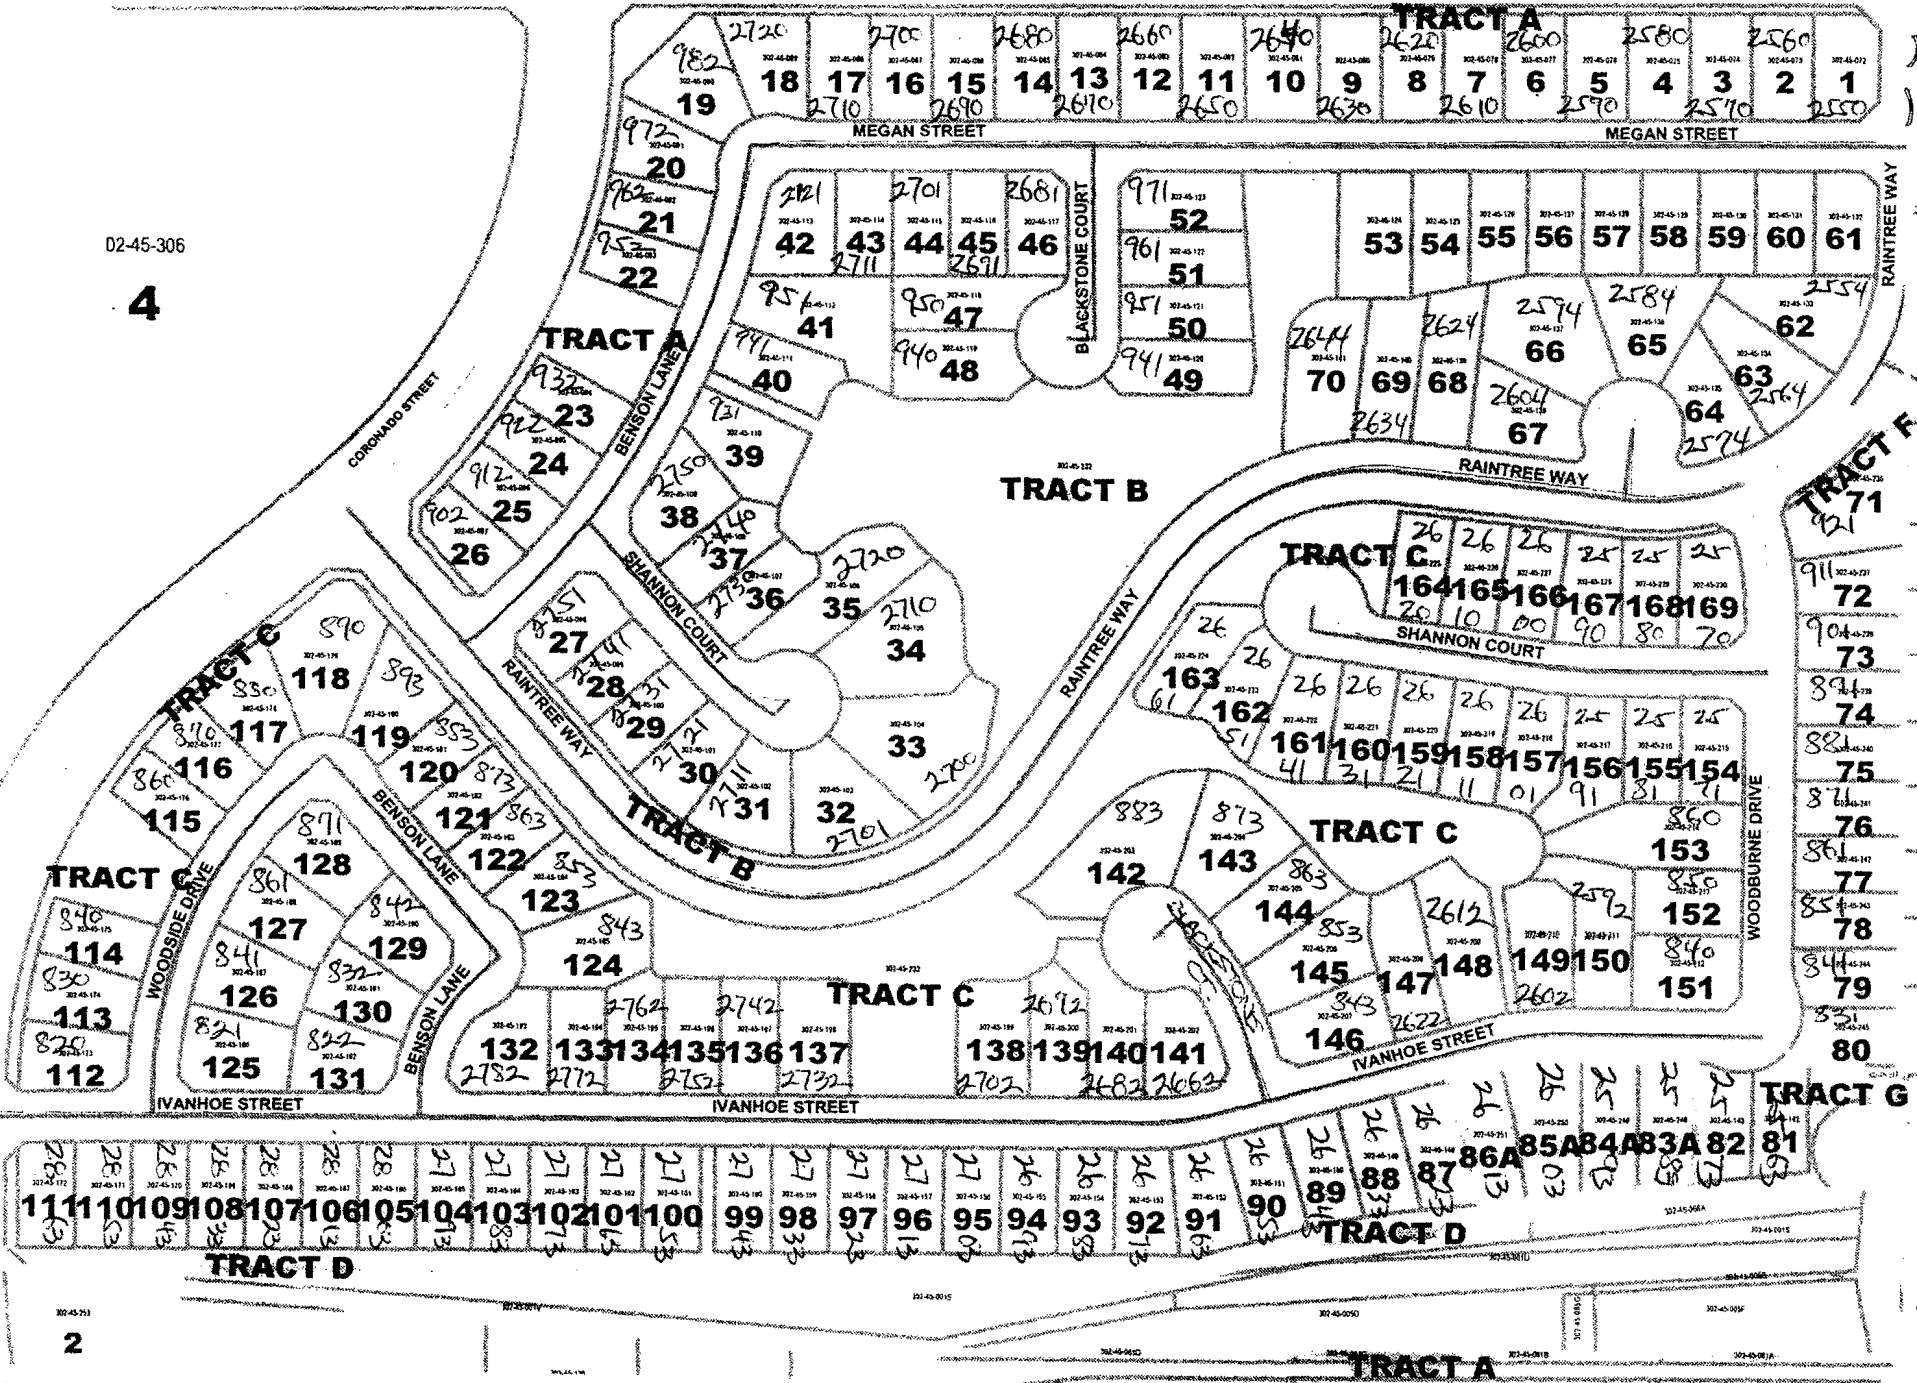

Crystal Bay at Raintree Ranch

RAY ROAD

RAY ROAD

02-45-306

4

2

TRACT A